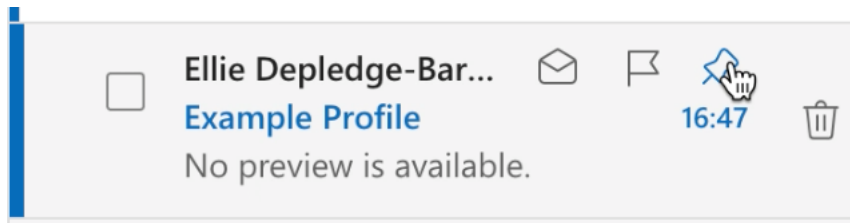

## **HOW TO PIN YOUR CHILD'S PROFILE TO THE TOP OF YOUR EMAILS:**

- Hover over the little pin icon as shown on the diagram below.

- Once you click this, it will automatically pin to the top of your emails and you will be able to access your child's feedback profile each week.