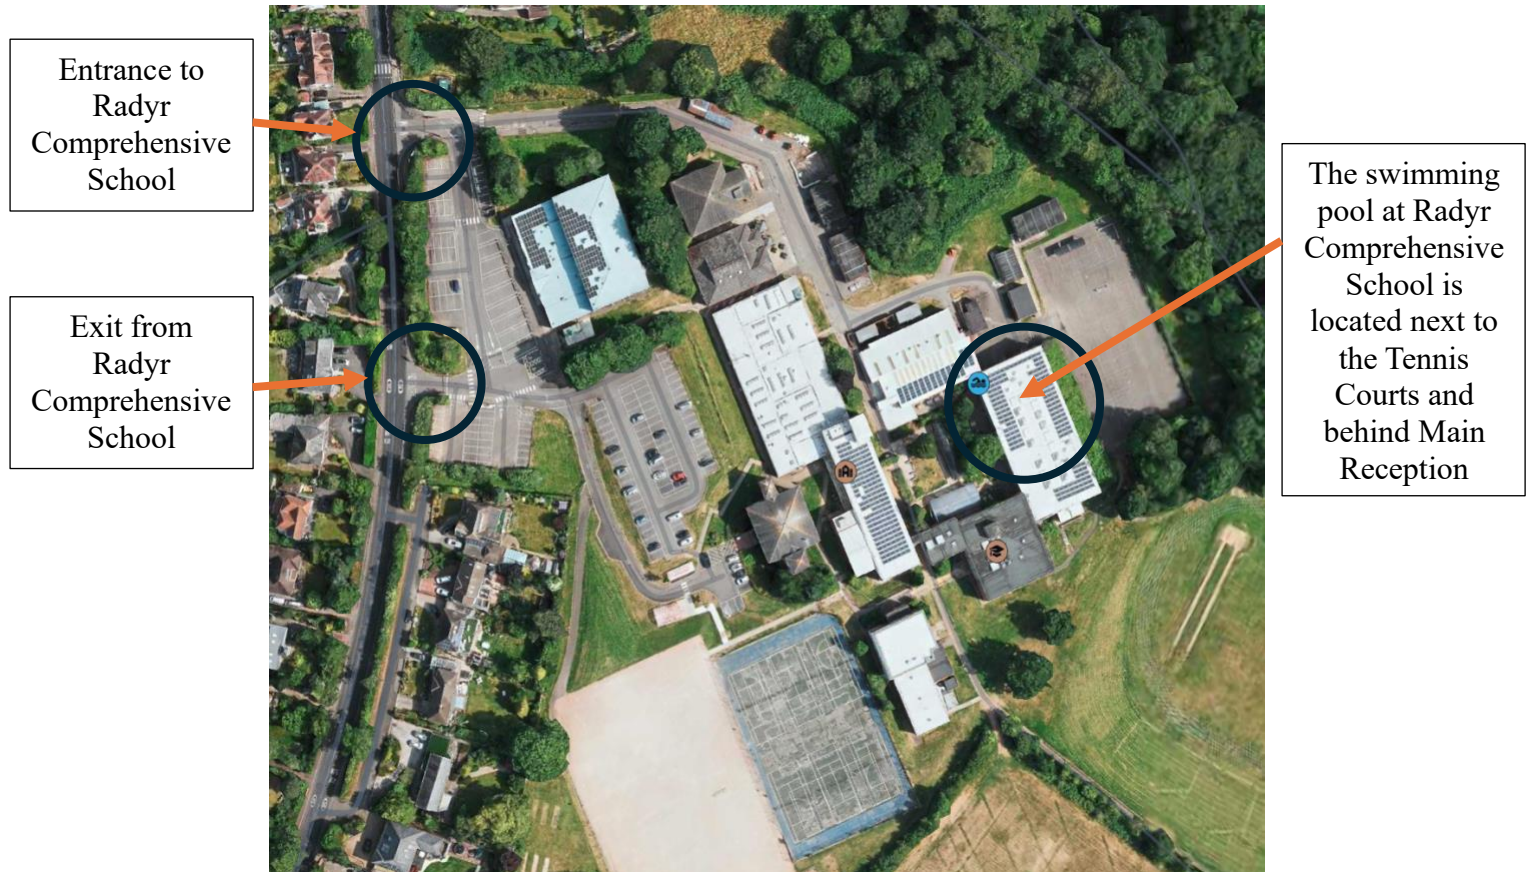

RADYR COMPREHENSIVE SCHOOL – LOCATION

Radyr Comprehensive School, Heol Isaf, Radyr, Cardiff, CF15 8XG.

Here is a map to signify the location of Radyr Comprehensive School. We have created this with the hope that this will help you reach us with ease. If anyone struggles to find the swimming pool, please call us on 07522 282654.

There are plenty of parking spaces available on site at Radyr Comprehensive School.

Directions to the School:

- If you are driving along the B4262 along Heol Isaf, drive past Radyr train station and Radyr Medical centre and you will eventually come to Radyr Comprehensive School on your left.
- If you are coming from the A4119, turn right onto Hoel Isaf and you will shortly find Radyr Comprehensive School on your right.