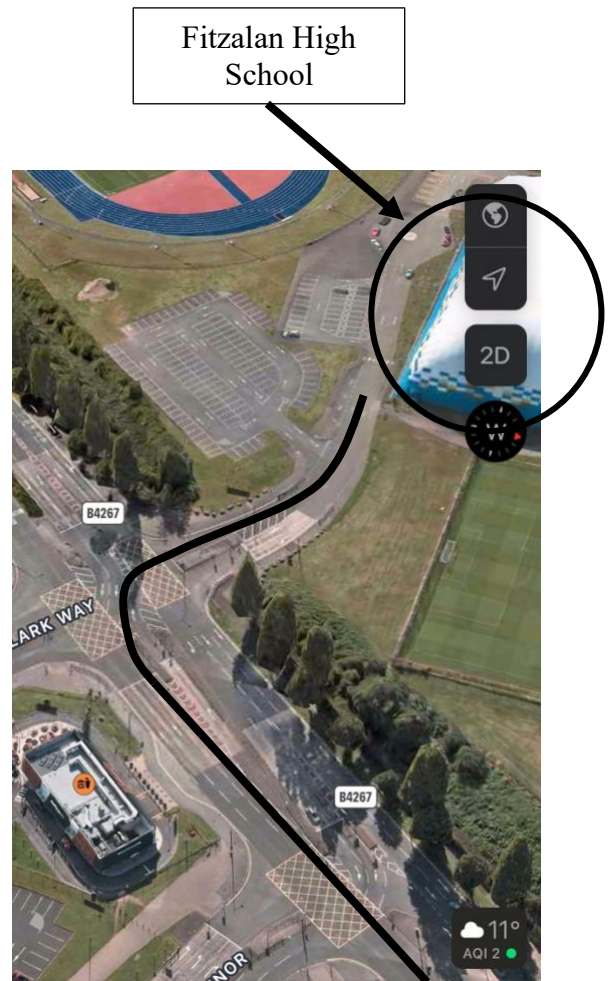

FITZALAN HIGH SCHOOL - LOCATION

Fitzalan High School, Leckwith Road, Leckwith, Cardiff, CF11 8AP.

Here is a map to signify the location of Fitzalan High School. We have created this with the hope that this will help you reach us with ease. If anyone struggles to find the swimming pool, please call us on 07522 282654.

FITZALAN HIGH SCHOOL - LOCATION

If the ASDA store is on your right as you are driving towards Fitzalan High School, please turn left at the traffic lights at the cross junction by ASDA and McDonalds.

If the Lidl store and Cardiff City Stadium is on your left as you are driving towards Fitzalan High School, please turn right at the traffic lights at the cross junction by McDonalds.

FITZALAN HIGH SCHOOL - LOCATION

You will see the
building of the
swimming pool
here...

The entrance to the
swimming pool is
through the double
doors here...

IMPORTANT REMINDER: when arriving at Fitzalan High School, we kindly ask that you park in the visitors car park. Thereafter, it is important you enter your vehicle registration number plate into the tablet at the entrance of the pool to avoid any parking charges/fines. You will have a 10-minute period to do this.