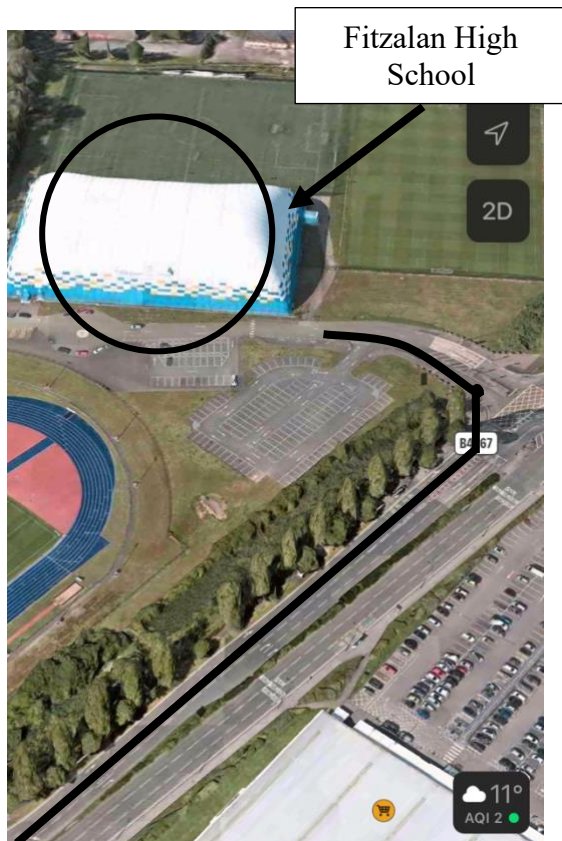

FITZALAN HIGH SCHOOL - LOCATION

Fitzalan High School, Leckwith Road, Leckwith, Cardiff, CF11 8AP.

Here is a map to signify the location of Fitzalan High School. We have created this with the hope that this will help you reach us with ease. If anyone struggles to find the swimming pool, please call us on 07522 282654.

FITZALAN HIGH SCHOOL - LOCATION

If the ASDA store is on your right as you are driving towards Fitzalan High School, please turn left at the traffic lights at the cross junction by ASDA and McDonalds.

If the Lidl store and Cardiff City Stadium is on your left as you are driving towards Fitzalan High School, please turn right at the traffic lights at the cross junction by McDonalds.

FITZALAN HIGH SCHOOL - LOCATION

You will see the
building of the
swimming pool
here...

The entrance to the
swimming pool is
through the double
doors here...

IMPORTANT REMINDER: when arriving at Fitzalan High School, we kindly ask that you park in the visitors car park. Thereafter, it is important you enter your vehicle registration number plate into the tablet at the entrance of the pool to avoid any parking charges/fines. You will have a 10-minute period to do this.