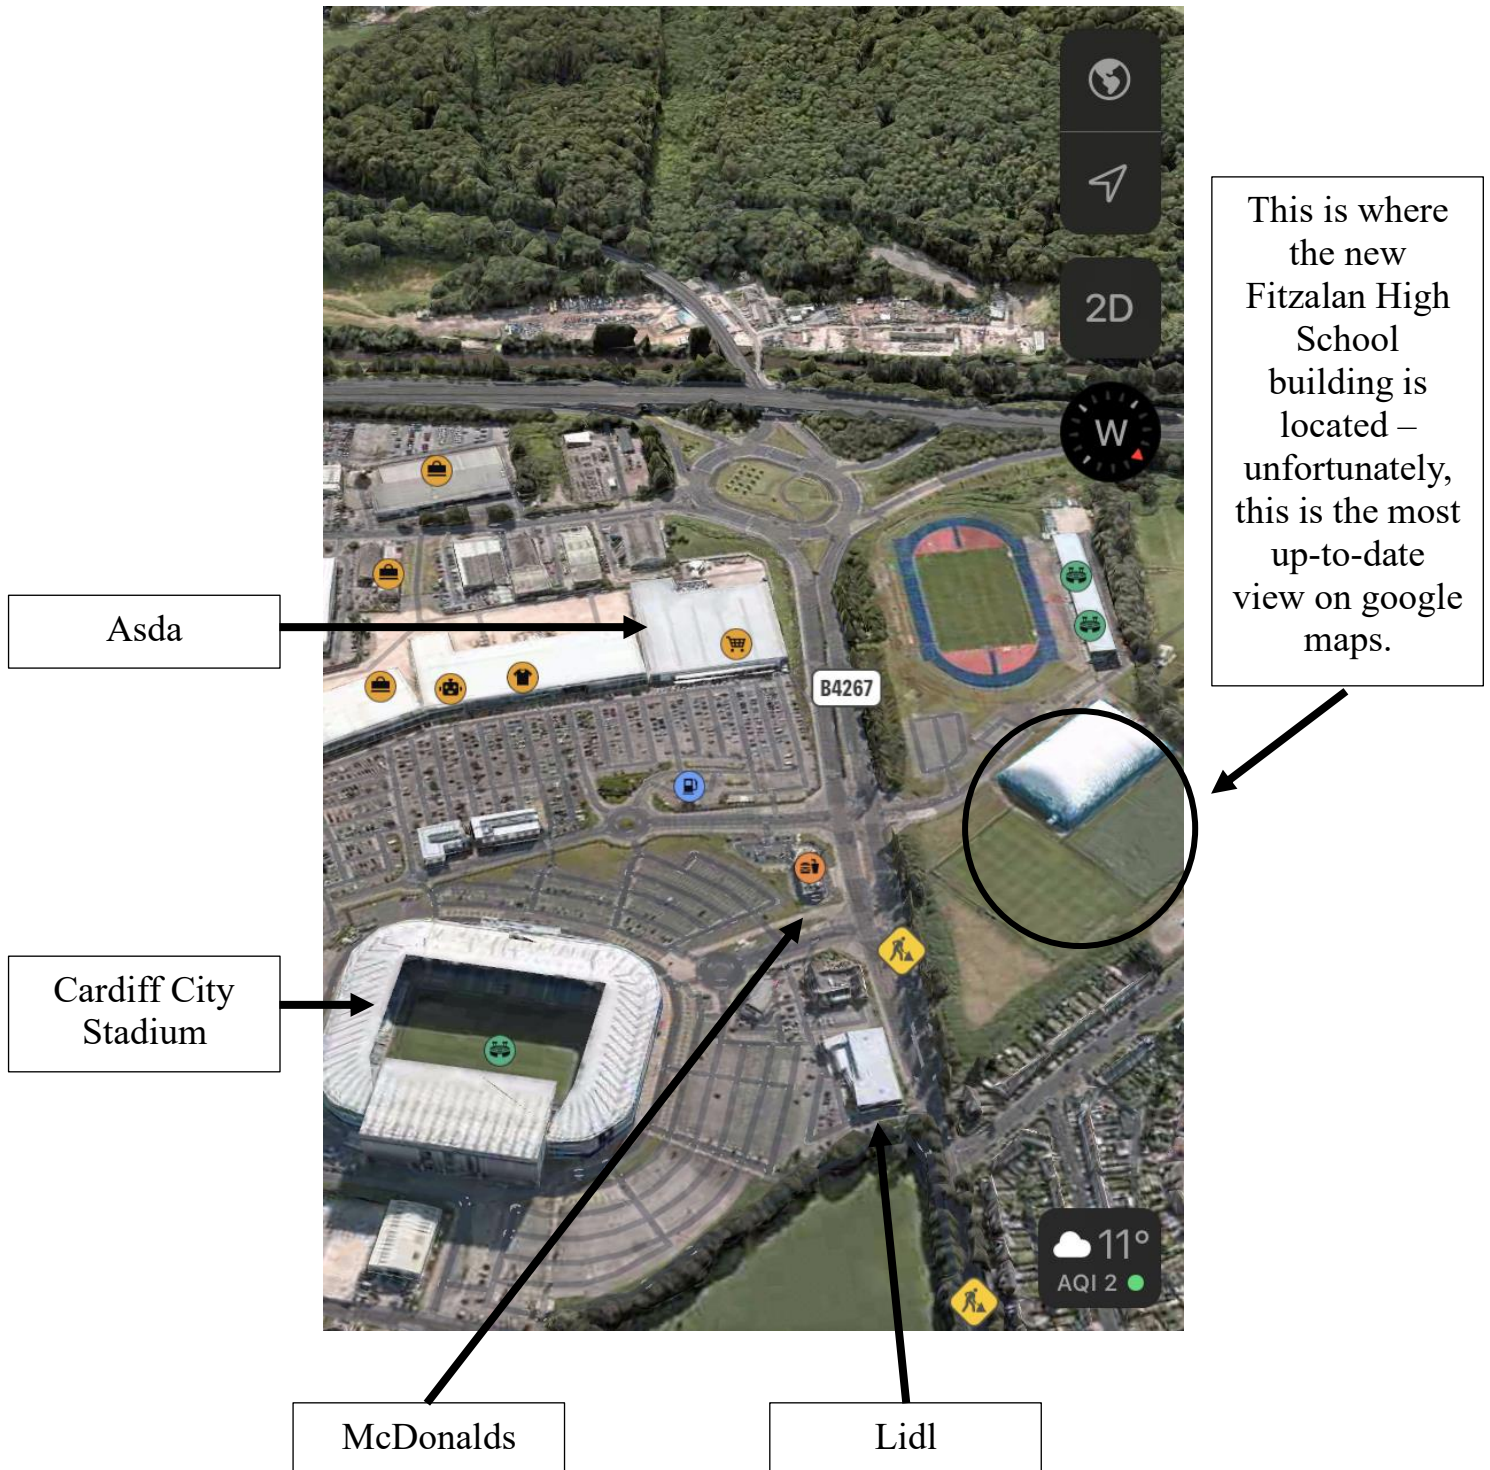

FITZALAN HIGH SCHOOL - LOCATION

Fitzalan High School, Leckwith Road, Leckwith, Cardiff, CF11 8AP.

Here is a map to signify the location of Fitzalan High School. We have created this with the hope that this will help you reach us with ease. If anyone struggles to find the swimming pool, please call us on 07522 282654.

FITZALAN HIGH SCHOOL - LOCATION

If the ASDA store is on your right as you are driving towards Fitzalan High School, please turn left at the traffic lights at the cross junction by ASDA and McDonalds.

If the Lidl store and Cardiff City Stadium is on your left as you are driving towards Fitzalan High School, please turn right at the traffic lights at the cross junction by McDonalds.

FITZALAN HIGH SCHOOL - LOCATION

You will see the
building of the
swimming pool
here...

The entrance to the
swimming pool is
through the double
doors here...

IMPORTANT REMINDER: when arriving at Fitzalan High School, we kindly ask that you park in the visitors car park. Thereafter, it is important you enter your vehicle registration number plate into the tablet at the entrance of the pool to avoid any parking charges/fines. You will have a 10-minute period to do this.